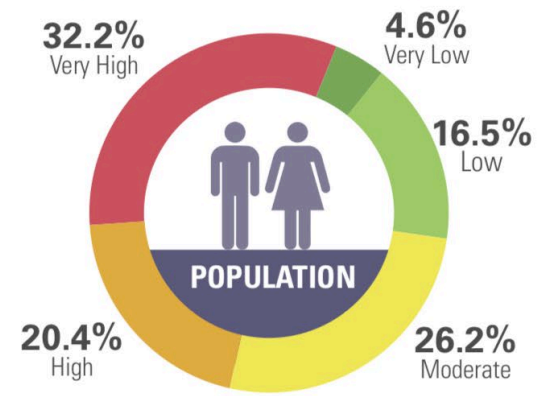

Population in Each Need Category*