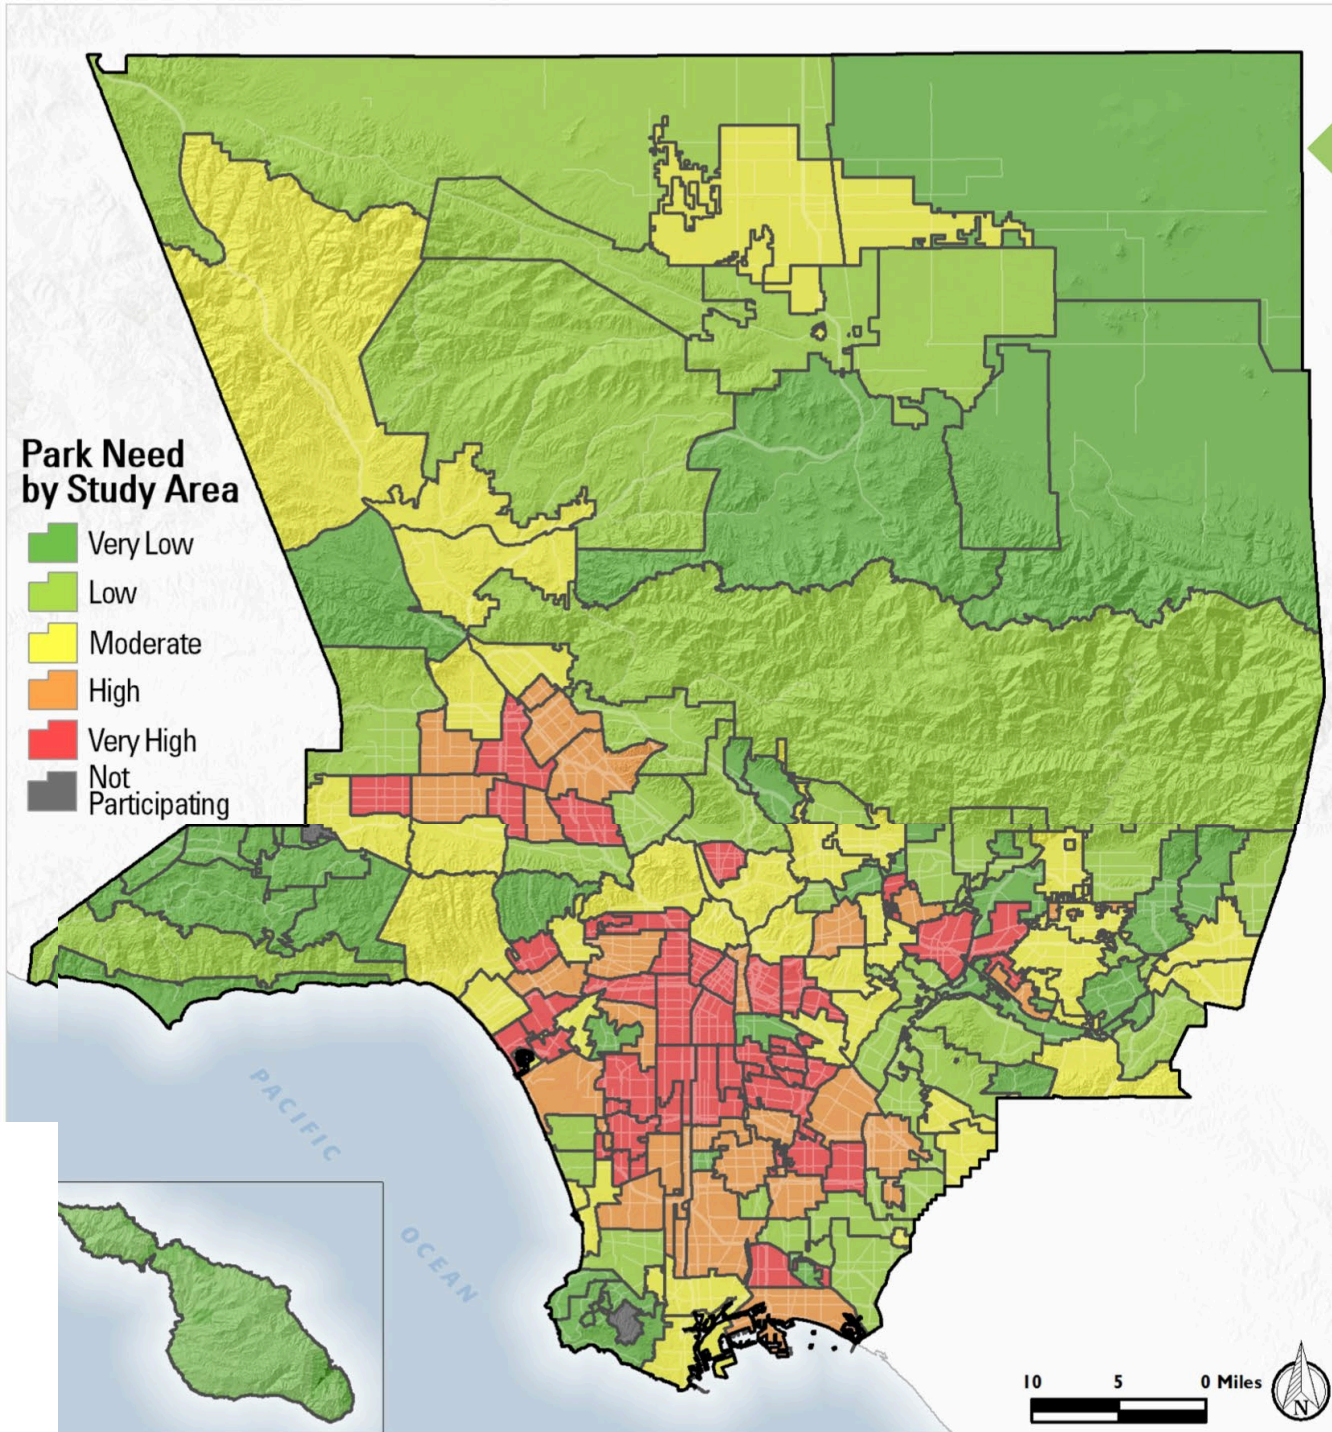

We take bold action informed by sound
science to protect and defend nature for all.

We collaborate across generations to
build a healthier, sustainable future.

PARK NEED

The results of the analysis of the park metrics were combined to determine an overall park need level for each Study Area. This approach creates a framework for assessing park need from a Countywide perspective.

Population in Each Need Category*

*0.1% Not Participating

Average Acres per 1,000 Residents in Each Need Category